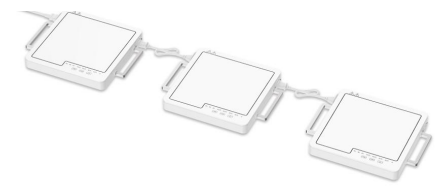

without steam tray with chrome	with SS steam tray	PP steam tray

12915B Multi-functional cooker

3L capacity
 Healthy cooking electric pot
 Mechanical operation rotary button
 different ways for cooking such as
 frying, simmer, braise
 1000W,120W~60Hz

without steam tray with chrome	with SS steam tray	PP steam tray
		N/A

NEW DEVELOP DIFFIERENT SIZE VERSION

23002A Food warming tray
spraying up-cost \$1.2

Mechanical with on/off knob
large surface for home use
Suitable for different containers
400W, 120V~60Hz, 230V~50Hz
item size: 53.6x41x5.5CM **ready tooling**

23006A modular warming tray

connect up to 5 tray
on/off knob easy to use
universal use all year round
Portable and Lightweight
200W, 120V~60Hz **ready tooling**

-  Keeps Food Fresh and Hot Without Burning
-  Adjustable Temperature Dial
-  LED Heat Indicator
-  Compatible with All Heat-Safe Cookware
-  Overheat Protection
-  Fast Heating
-  Whole Surface Heating
-  4 Temperature Modes
-  Built-in Thermostat
-  Safety Protection
-  Enhanced Safety Plug